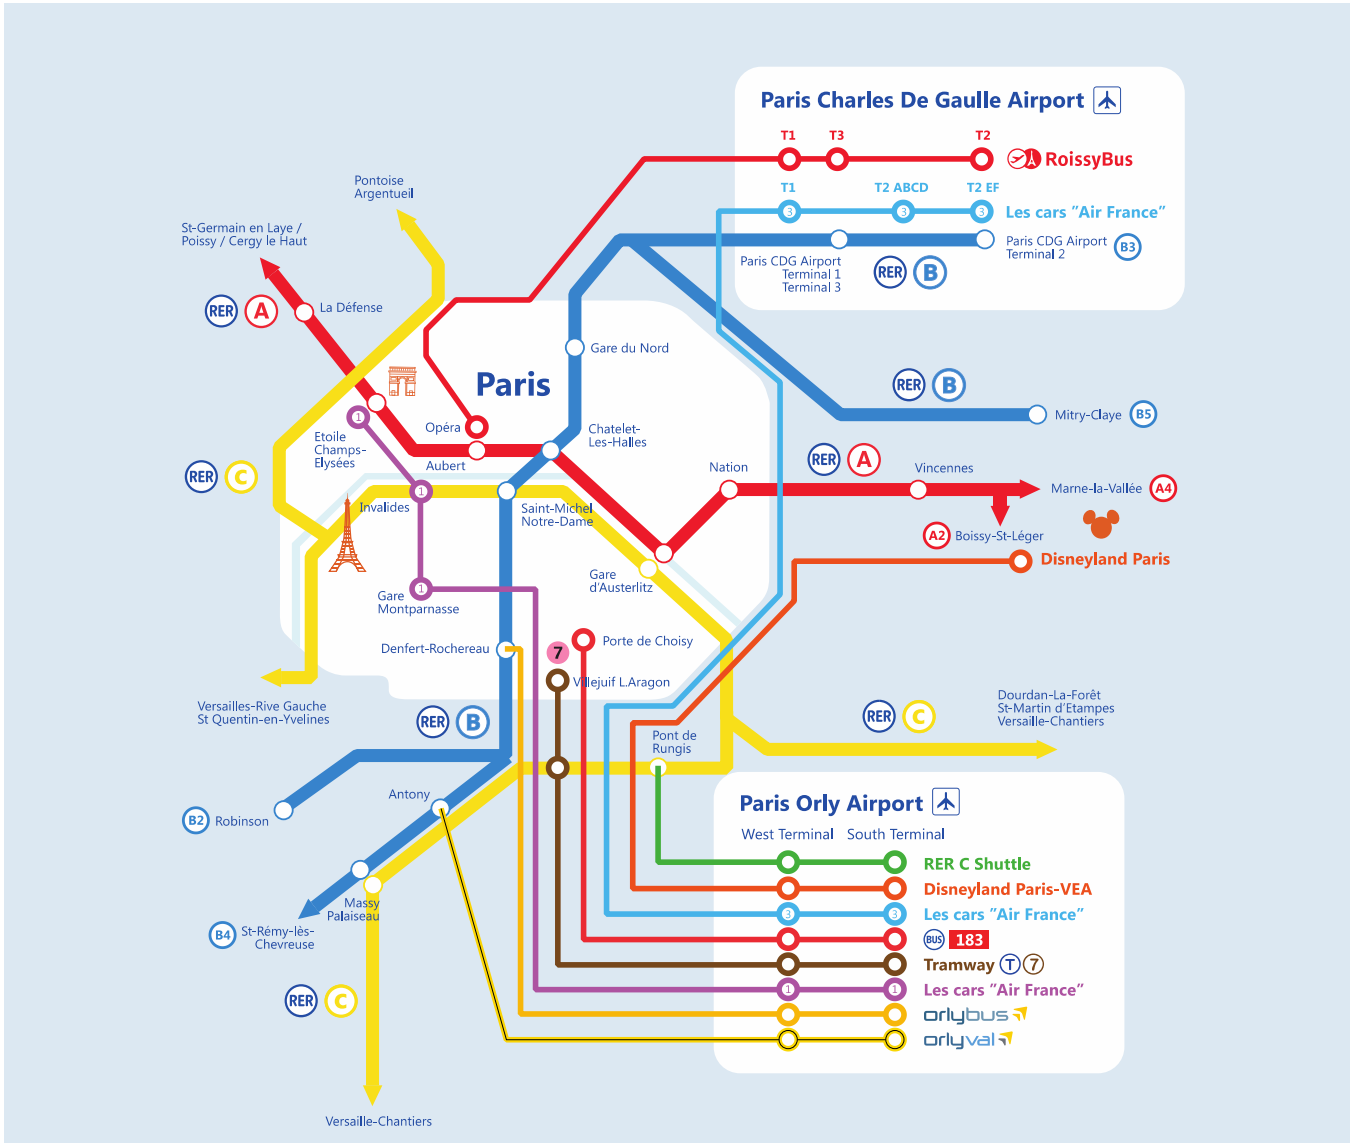

Transport Facilities