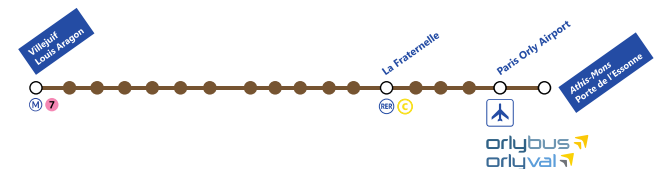

Public Transport 2/2

By Bus Shuttle

Line 1

From: Paris "Etoiles Champs-Elysées", Paris "Invalides" & Paris "Gare Montparnasse"
To: Orly Airport South Terminal

First departure: Paris "Etoiles Champs-Elysées" at 5:00AM
Last departure: Paris "Etoiles Champs-Elysées" at 10:40PM

Line 1

From: Orly Airport South Terminal
To: Paris "Etoiles Champs-Elysées" (via Paris "Invalides" & Paris "Gare Montparnasse")

First departure: 6:00AM

Last departure: 11:40PM

Line 3

From: Orly Airport South Terminal
To: Charles de Gaulle (CDG) Airport - Terminal 2

First drive: 5:55AM

Frequency of bus shuttles:

Last departure: 10:30PM each 30 minutes

By Tramway

From: Paris "Villejuif Louis Aragon"
To: "Athis-Mons Porte de l'Essonne"
Stop: "Aéroport d'Orly"

By Bus

Connection between Paris "Porte de Choisy" with Orly Airport South Terminal (platform 4).

By Night Bus

Noctilien lines (night bus) to get to Orly Airport South Terminal:

N31 Night bus connecting Paris with Orly Airport South Terminal. From Paris "Gare de Lyon" to "Juvisy" RER D.

N131 Night bus connecting Paris with "Brétigny" RER C via Orly Airport South and West terminals.